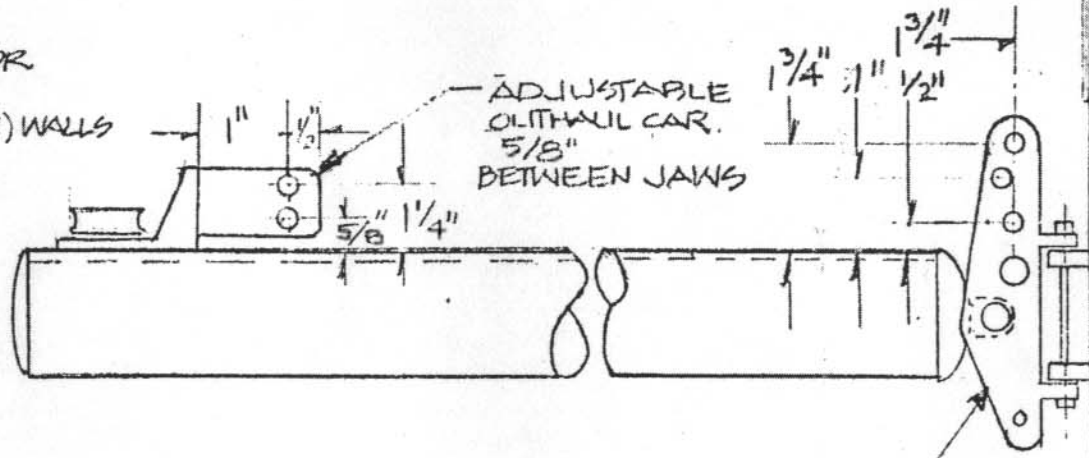

STE HEAD (JIBTACK)

OUTHAL' and GOOSE NECK DETAILS

HOLE FOR  
3/8" PIN  
THRU (2) WALLS  
P+S.

MAIN TACK FITTING  
5/8" BETWEEN JAWS

NOTES

- JIB TACK PIN - 3/8" x 1 3/4" FAST PIN
- MAINSAIL TACK PIN - 5/16" x 1 1/4" FH, CLEVIS PIN
- OUTHALL PIN - 5/16" x 1 1/4" FH, CLEVIS PIN
- 7/8" EXTERNAL TRACK ON MAST
- 3/8" BOLT ROPE ON BOOM

CATALINA YACHTS, INC. 21200 VICTORY BLVD. WOODLAND HILLS, CA. 91367		
SCALE: NONE	APPROVED BY: <i>(Signature)</i>	DRAWN BY WJL
DATE: 7.30.79		REVISED
CUTBACK DETAILS		
CATALINA 38		DRAWING NUMBER 387-37003-C