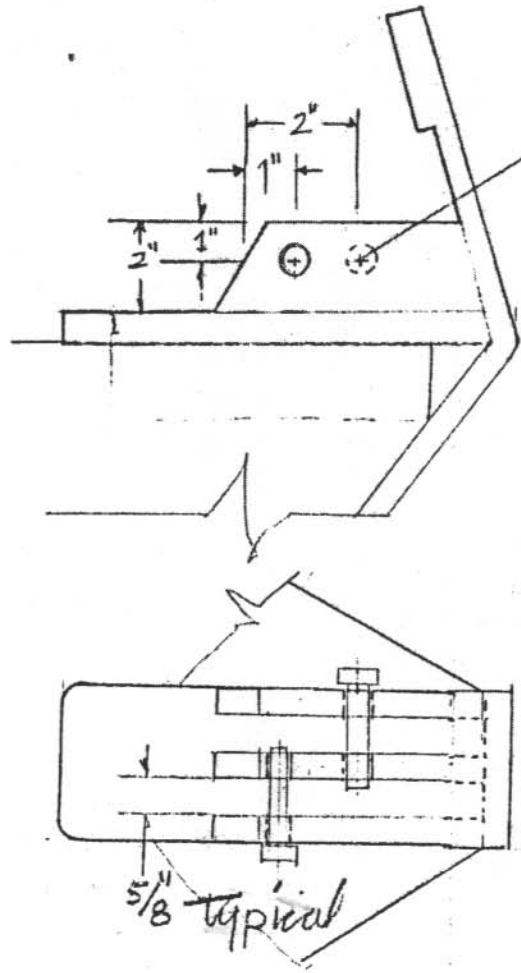

STE HEAD (JIBTACK)

OUTHAL' and GOOSE NECK DETAILS

HOLE FOR  
3/8" PIN  
THRU (2) WALLS  
P+S.

MAIN TACK FITTING  
5/8" BETWEEN JAWS

NOTES

- JIB TACK PIN - 3/8" x 1 3/4" FAST PIN
- MAINSAIL TACK PIN - 5/16" x 1 1/4" FH, CLEVIS PIN
- OUTHALL PIN - 5/16" x 1 1/4" FH, CLEVIS PIN
- 7/8" EXTERNAL TRACK ON MAST
- 3/8" BOLT ROPE ON BOOM

CATALINA YACHTS, INC. 21200 VICTORY BLVD. WOODLAND HILLS, CA. 91367		
SCALE: NONE	APPROVED BY: <i>(Signature)</i>	DRAWN BY WJL
DATE: 7.30.79		REVISED
CUTBACK DETAILS		
CATALINA 38		DRAWING NUMBER 387-37003-C